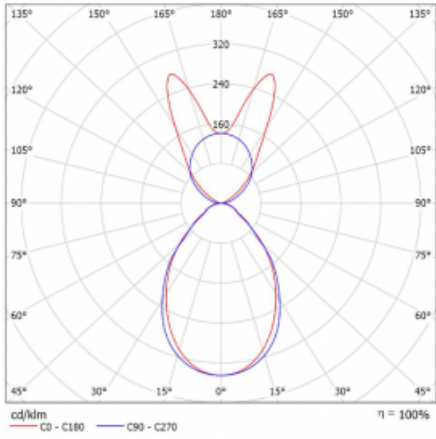

Curve

Luminaire power input* 43.6 W

Connection of the luminaires ON/OFF + 1h emergency

Electrical voltage 220-240V

Frequency 50/60Hz

⊕ CE IP 20

*±10 %