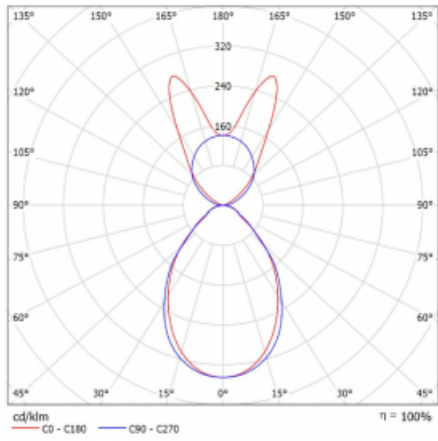

Curve

Luminaire power input 43.6 W ± 10 %

Connection of the luminaires Electronic ballast non-dimmable with 1h emergency

Electrical voltage 220-240V

Frequency 50/60Hz

⊕ CE IP 20