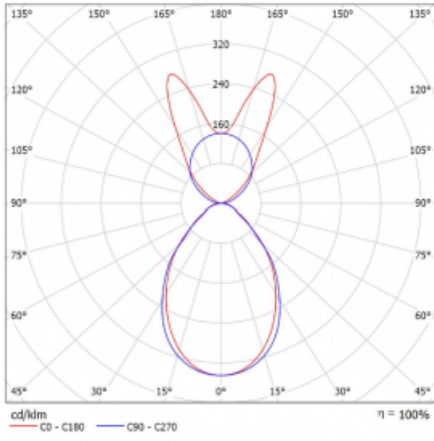

Curve

Luminaire power input* 43.6 W

Connection of the luminaires ON/OFF + 1h emergency

Electrical voltage 220-240V

Frequency 50/60Hz

⊕ CE IP 20

* $\pm 10\%$