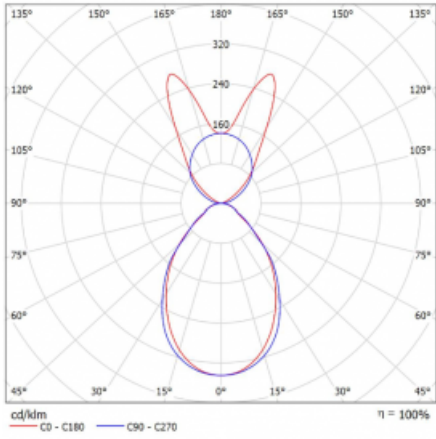

Curve

Luminaire power input 43.6 W ± 10 %

Connection of the luminaires Electronic ballast non-dimmable

Electrical voltage 220-240V

Frequency 50/60Hz

⊕ CE IP 20