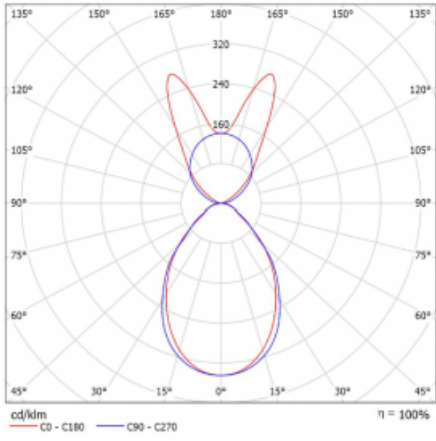

Curve

Luminaire power input 43.6 W ± 10 %

Connection of the luminaires Electronic ballast non-dimmable

Electrical voltage 220-240V

Frequency 50/60Hz

⊕ CE IP 20