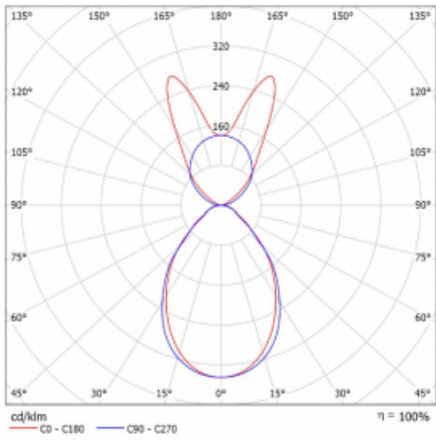

Luminaire

Lina45-S

145S-5B1I-20GHE/840, B

EPD®

Imagine a linear luminaire that can satisfy all your needs: it meets UGR, has high efficiency and you can build it to your specifications. And it looks great too. The Lina45-S offers opal, microprism and optical grille variants, so it can easily meet both UGR under 19 at 4300 lm luminous flux. It is a great solution for visually demanding spaces, as it even meets UGR under 16 in some variants. In addition, you can complement the modular luminaire with a Vali55 relay module, a Rundo circular luminaire or 2 - 3 CUBE reflectors. The indirect lighting component is provided by a clear plexiglass module or a batwing diffuser, which creates a more even illumination of the ceiling. A welcome feature is also the possibility of a curtain at the joint of the profiles, which are also fitted with caps to prevent even minimal draughts. The individual segments are easily connected using connectors and plugged into 230 V.

Type of installation	Suspended
Light distribution	Direct-indirect wide-lighting distribution
Luminaire shape	Linear
Colour of the luminaires	Black
Material	Aluminium
Lifetime	L80/B20 50 000 hours
Warranty	60 months
Description of luminaires	Luminaire suspended
item description	D/I - 56/44
Dimensions	1122 mm × 47 mm × 69 mm
Light source	LED MODUL
Type of optical system	Microprisma
Luminous flux	6310 lm ± 10 %
Colour Temperature	4000 K cool white
Luminous efficacy	145 lm/W
MacAdam Light source	3
Colour rendering index	80
UGR max. X=4H Y=8H, $\rho=70,50,20$	20.6

Curve

Luminaire power input 43.6 W \pm 10 %

Connection of the luminaires Electronic ballast non-dimmable

Electrical voltage 220-240V

Frequency 50/60Hz

⊕ CE IP 20

Downloads

Installation instructions