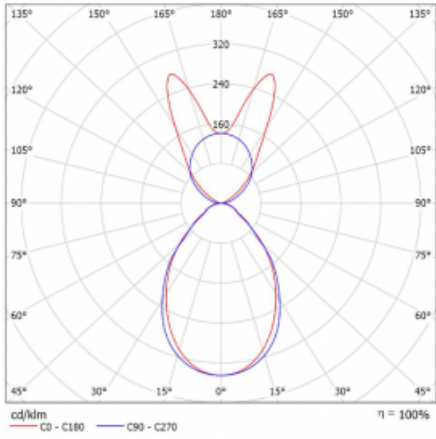

Curve

Luminaire power input 43.6 W $\pm$ 10 %

Connection of the luminaires Electronic ballast non-dimmable

Electrical voltage 220-240V

Frequency 50/60Hz

⊕ CE IP 20