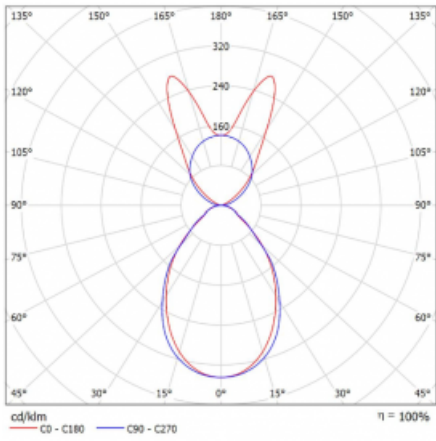

# Lina45-S

145S-5B1I-20GHD/840, S

**EPD®**

Imagine a linear luminaire that can satisfy all your needs: it meets UGR, has high efficiency and you can build it to your specifications. And it looks great too. The Lina45-S offers opal, microprism and optical grille variants, so it can easily meet both UGR under 19 at 4300 lm luminous flux. It is a great solution for visually demanding spaces, as it even meets UGR under 16 in some variants. In addition, you can complement the modular luminaire with a Vali55 relay module, a Rundo circular luminaire or 2 - 3 CUBE reflectors. The indirect lighting component is provided by a clear plexiglass module or a batwing diffuser, which creates a more even illumination of the ceiling. A welcome feature is also the possibility of a curtain at the joint of the profiles, which are also fitted with caps to prevent even minimal draughts. The individual segments are easily connected using connectors and plugged into 230 V.

Type of installation	Suspended
Light distribution	Direct-indirect wide-lighting distribution
Luminaire shape	Linear
Colour of the luminaires	Silver
Material	Aluminium
Lifetime	L80/B20 50 000 hours
Warranty	5 years
Description of luminaires	Luminaire suspended
item description	D/I - 56/44
Dimensions	1122 mm × 47 mm × 69 mm
Light source	LED MODUL
Type of optical system	Microprisma
Luminous flux*	6310 lm
Colour Temperature	4000 K cool white
Luminous efficacy	145 lm/W
MacAdam Light source	3
Colour rendering index	80
UGR max. X=4H Y=8H, $\rho=70,50,20$	20.6

## Curve

Luminaire power input\* 43.6 W

Connection of the luminaires DALI

Electrical voltage 220-240V

Frequency 50/60Hz

⊕ CE IP 20

\*±10 %