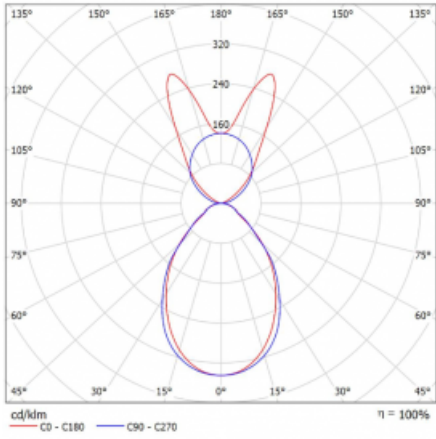

Curve

Luminaire power input 27.4 W ± 10 %

Connection of the luminaires Electronic ballast non-dimmable with 3h emergency

Electrical voltage 220-240V

Frequency 50/60Hz

⊕ CE IP 20