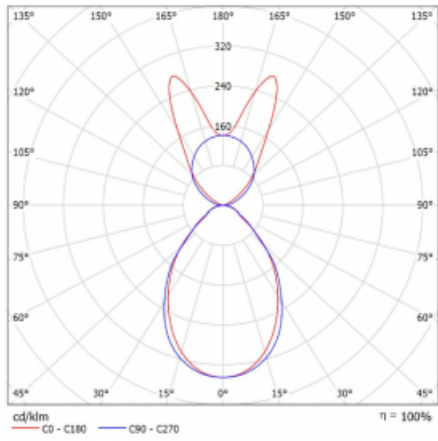

Curve

Luminaire power input 27.4 W ± 10 %

Connection of the luminaires Electronic ballast non-dimmable with 1h emergency

Electrical voltage 220-240V

Frequency 50/60Hz

⊕ CE IP 20