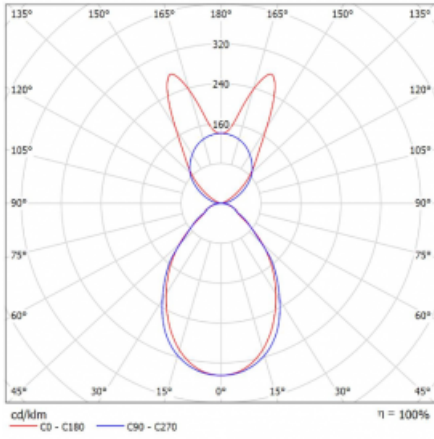

# Lina45-S

145S-5B1I-20GGM/840, B

**EPD®**

Imagine a linear luminaire that can satisfy all your needs: it meets UGR, has high efficiency and you can build it to your specifications. And it looks great too. The Lina45-S offers opal, microprism and optical grille variants, so it can easily meet both UGR under 19 at 4300 lm luminous flux. It is a great solution for visually demanding spaces, as it even meets UGR under 16 in some variants. In addition, you can complement the modular luminaire with a Vali55 relay module, a Rundo circular luminaire or 2 - 3 CUBE reflectors. The indirect lighting component is provided by a clear plexiglass module or a batwing diffuser, which creates a more even illumination of the ceiling. A welcome feature is also the possibility of a curtain at the joint of the profiles, which are also fitted with caps to prevent even minimal draughts. The individual segments are easily connected using connectors and plugged into 230 V.

Type of installation	Suspended
Light distribution	Direct-indirect wide-lighting distribution
Luminaire shape	Linear
Colour of the luminaires	Black
Material	Aluminium
Lifetime	L80/B20 50 000 hours
Warranty	24 months
Description of luminaires	Luminaire suspended
item description	D/I - 56/44
Dimensions	1122 mm × 47 mm × 69 mm
Light source	LED MODUL
Type of optical system	Microprisma
Luminous flux	4030 lm ± 10 %
Colour Temperature	4000 K cool white
Luminous efficacy	147 lm/W
MacAdam Light source	3
Colour rendering index	80
UGR max. X=4H Y=8H, $\rho=70,50,20$	19