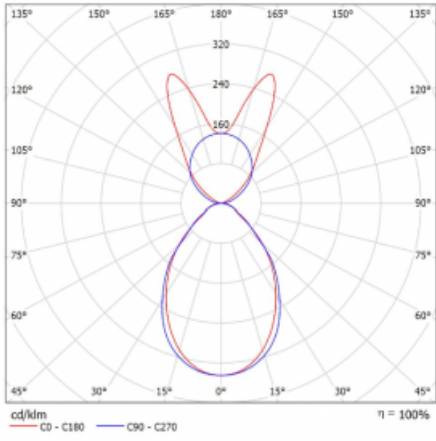

Curve

Luminaire power input 27.4 W ± 10 %

Connection of the luminaires Electronic ballast non-dimmable

Electrical voltage 220-240V

Frequency 50/60Hz

⊕ CE IP 20