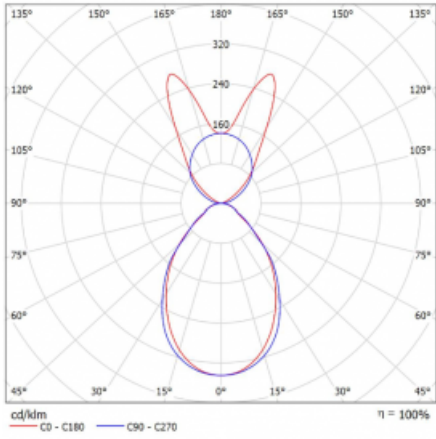

Luminaire

Lina45-S

145S-5B1I-20GGE/830, B

EPD®

Imagine a linear luminaire that can satisfy all your needs: it meets UGR, has high efficiency and you can build it to your specifications. And it looks great too. The Lina45-S offers opal, microprism and optical grille variants, so it can easily meet both UGR under 19 at 4300 lm luminous flux. It is a great solution for visually demanding spaces, as it even meets UGR under 16 in some variants. In addition, you can complement the modular luminaire with a Vali55 relay module, a Rundo circular luminaire or 2 - 3 CUBE reflectors. The indirect lighting component is provided by a clear plexiglass module or a batwing diffuser, which creates a more even illumination of the ceiling. A welcome feature is also the possibility of a curtain at the joint of the profiles, which are also fitted with caps to prevent even minimal draughts. The individual segments are easily connected using connectors and plugged into 230 V.

Type of installation	Suspended
Light distribution	Direct-indirect wide-lighting distribution
Luminaire shape	Linear
Colour of the luminaires	Black
Material	Aluminium
Lifetime	L80/B20 50 000 hours
Warranty	60 months
Description of luminaires	Luminaire suspended
item description	D/I - 56/44
Dimensions	1122 mm × 47 mm × 69 mm
Light source	LED MODUL
Type of optical system	Microprisma
Luminous flux	3860 lm ± 10 %
Colour Temperature	3000 K warm white
Luminous efficacy	141 lm/W
MacAdam Light source	3
Colour rendering index	80
UGR max. X=4H Y=8H, $\rho=70,50,20$	18.9

Curve

Luminaire power input 27.4 W ± 10 %

Connection of the luminaires Electronic ballast non-dimmable

Electrical voltage 220-240V

Frequency 50/60Hz

⊕ CE IP 20

Downloads

Installation instructions