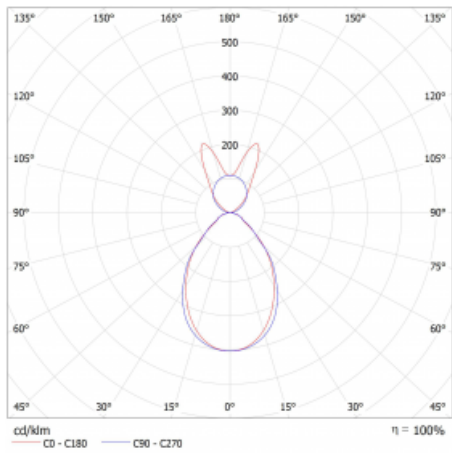

# Lina45-S

145S-5B1I-20GEE/830, S

EPD®

Imagine a linear luminaire that can satisfy all your needs: it meets UGR, has high efficiency and you can build it to your specifications. And it looks great too. The Lina45-S offers opal, microprism and optical grille variants, so it can easily meet both UGR under 19 at 4300 lm luminous flux. It is a great solution for visually demanding spaces, as it even meets UGR under 16 in some variants. In addition, you can complement the modular luminaire with a Vali55 relay module, a Rundo circular luminaire or 2 - 3 CUBE reflectors. The indirect lighting component is provided by a clear plexiglass module or a batwing diffuser, which creates a more even illumination of the ceiling. A welcome feature is also the possibility of a curtain at the joint of the profiles, which are also fitted with caps to prevent even minimal draughts. The individual segments are easily connected using connectors and plugged into 230 V.

Type of installation	Suspended
Light distribution	Direct-indirect wide-lighting distribution
Luminaire shape	Linear
Colour of the luminaires	Silver
Material	Aluminium
Lifetime	L80/B20 50 000 hours
Warranty	5 years
Description of luminaires	Luminaire suspended
Dimensions	1122 mm × 47 mm × 69 mm
Light source	LED MODUL
Type of optical system	Microprisma
Luminous flux*	2190 lm
Colour Temperature	3000 K warm white
Luminous efficacy	145 lm/W
MacAdam Light source	3
Colour rendering index	80
UGR max. X=4H Y=8H, ρ=70,50,20	16.9

## Curve

Luminaire power input\* 15.1 W

Connection of the luminaires ON/OFF

Electrical voltage 220-240V

Frequency 50/60Hz

⊕ CE IP 20

\* $\pm 10\%$