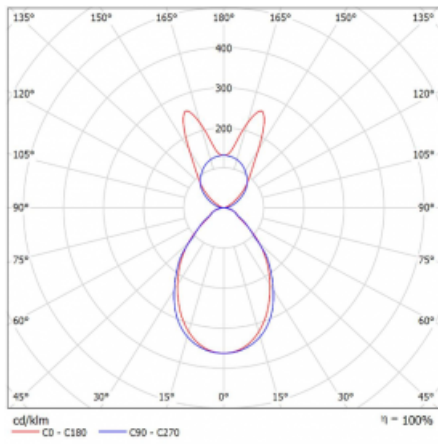

Curve

Luminaire power input 31.7 W ± 10 %

Connection of the luminaires Electronic ballast non-dimmable

Electrical voltage 220-240V

Frequency 50/60Hz

⊕ CE IP 20