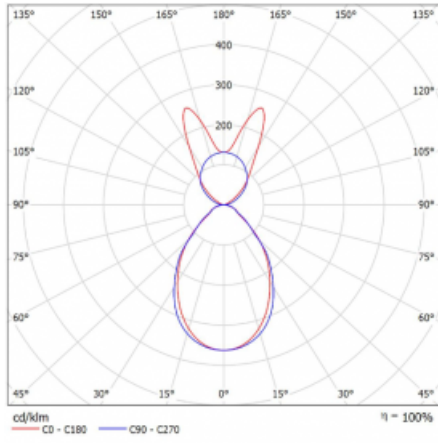

Luminaire

Lina45-S

145S-5B1I-15GHE/840, W

EPD®

Imagine a linear luminaire that can satisfy all your needs: it meets UGR, has high efficiency and you can build it to your specifications. And it looks great too. The Lina45-S offers opal, microprism and optical grille variants, so it can easily meet both UGR under 19 at 4300 lm luminous flux. It is a great solution for visually demanding spaces, as it even meets UGR under 16 in some variants. In addition, you can complement the modular luminaire with a Vali55 relay module, a Rundo circular luminaire or 2 - 3 CUBE reflectors. The indirect lighting component is provided by a clear plexiglass module or a batwing diffuser, which creates a more even illumination of the ceiling. A welcome feature is also the possibility of a curtain at the joint of the profiles, which are also fitted with caps to prevent even minimal draughts. The individual segments are easily connected using connectors and plugged into 230 V.

Type of installation	Suspended
Light distribution	Direct-indirect wide-lighting distribution
Luminaire shape	Linear
Colour of the luminaires	White
Material	Aluminium
Lifetime	L80/B20 50 000 hours
Warranty	5 years
Description of luminaires	Luminaire suspended
item description	D/I - 59/41
Dimensions	842 mm × 47 mm × 69 mm
Light source	LED MODUL
Type of optical system	Microprisma
Luminous flux*	4500 lm
Colour Temperature	4000 K cool white
Luminous efficacy	142 lm/W
MacAdam Light source	3
Colour rendering index	80
UGR max. X=4H Y=8H, $\rho=70,50,20$	20.8

Curve

Luminaire power input* 31.7 W

Connection of the luminaires ON/OFF

Electrical voltage 220-240V

Frequency 50/60Hz

⊕ CE IP 20

*±10 %

Downloads