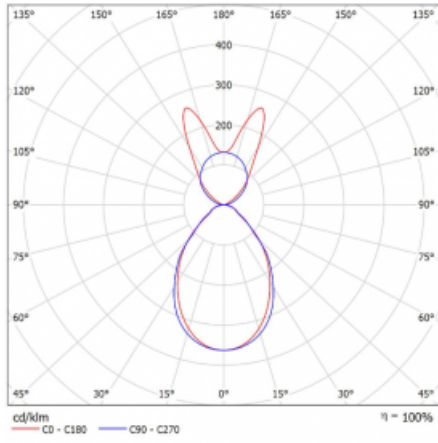

Curve

Luminaire power input 31.7 W $\pm$ 10 %

Connection of the luminaires Electronic ballast non-dimmable

Electrical voltage 220-240V

Frequency 50/60Hz

IP 20