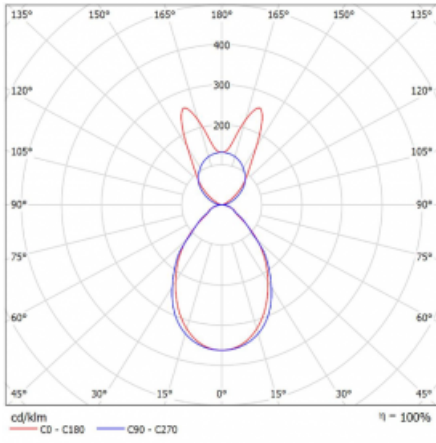

Luminaire

Lina45-S

145S-5B1I-15GHE/840, B

EPD®

Imagine a linear luminaire that can satisfy all your needs: it meets UGR, has high efficiency and you can build it to your specifications. And it looks great too. The Lina45-S offers opal, microprism and optical grille variants, so it can easily meet both UGR under 19 at 4300 lm luminous flux. It is a great solution for visually demanding spaces, as it even meets UGR under 16 in some variants. In addition, you can complement the modular luminaire with a Vali55 relay module, a Rundo circular luminaire or 2 - 3 CUBE reflectors. The indirect lighting component is provided by a clear plexiglass module or a batwing diffuser, which creates a more even illumination of the ceiling. A welcome feature is also the possibility of a curtain at the joint of the profiles, which are also fitted with caps to prevent even minimal draughts. The individual segments are easily connected using connectors and plugged into 230 V.

Type of installation	Suspended
Light distribution	Direct-indirect wide-lighting distribution
Luminaire shape	Linear
Colour of the luminaires	Black
Material	Aluminium
Lifetime	L80/B20 50 000 hours
Warranty	5 years
Description of luminaires	Luminaire suspended
item description	D/I - 59/41
Dimensions	842 mm × 47 mm × 69 mm
Light source	LED MODUL
Type of optical system	Microprisma
Luminous flux*	4500 lm
Colour Temperature	4000 K cool white
Luminous efficacy	142 lm/W
MacAdam Light source	3
Colour rendering index	80
UGR max. X=4H Y=8H, $\rho=70,50,20$	20.8

Curve

Luminaire power input* 31.7 W

Connection of the luminaires ON/OFF

Electrical voltage 220-240V

Frequency 50/60Hz

⊕ CE IP 20

* $\pm 10\%$

Downloads