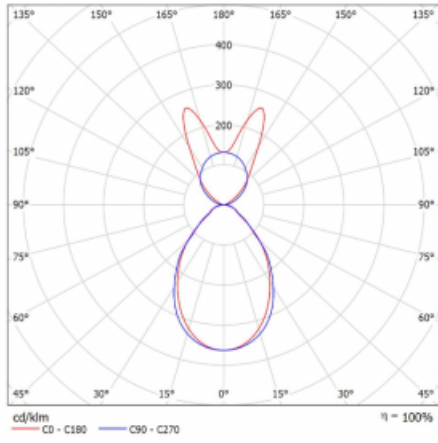

Luminaire

Lina45-S

145S-5B1I-15GHE/830, W

EPD®

Imagine a linear luminaire that can satisfy all your needs: it meets UGR, has high efficiency and you can build it to your specifications. And it looks great too. The Lina45-S offers opal, microprism and optical grille variants, so it can easily meet both UGR under 19 at 4300 lm luminous flux. It is a great solution for visually demanding spaces, as it even meets UGR under 16 in some variants. In addition, you can complement the modular luminaire with a Vali55 relay module, a Rundo circular luminaire or 2 - 3 CUBE reflectors. The indirect lighting component is provided by a clear plexiglass module or a batwing diffuser, which creates a more even illumination of the ceiling. A welcome feature is also the possibility of a curtain at the joint of the profiles, which are also fitted with caps to prevent even minimal draughts. The individual segments are easily connected using connectors and plugged into 230 V.

Type of installation	Suspended
Light distribution	Direct-indirect wide-lighting distribution
Luminaire shape	Linear
Colour of the luminaires	White
Material	Aluminium
Lifetime	L80/B20 50 000 hours
Warranty	5 years
Description of luminaires	Luminaire suspended
item description	D/I - 59/41
Dimensions	842 mm × 47 mm × 69 mm
Light source	LED MODUL
Type of optical system	Microprisma
Luminous flux*	4320 lm
Colour Temperature	3000 K warm white
Luminous efficacy	136 lm/W
MacAdam Light source	3
Colour rendering index	80
UGR max. X=4H Y=8H, $\rho=70,50,20$	20.7

Curve

Luminaire power input* 31.7 W

Connection of the luminaires ON/OFF

Electrical voltage 220-240V

Frequency 50/60Hz

⊕ CE IP 20

* $\pm 10\%$

Downloads