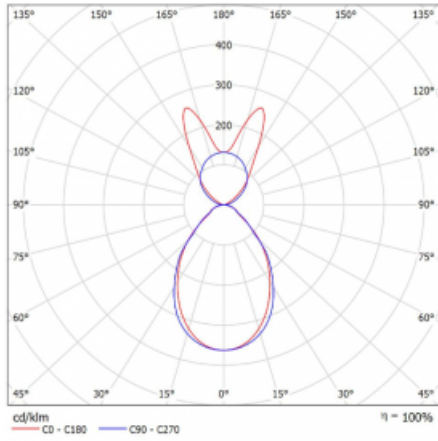

Curve

Luminaire power input 31.7 W ± 10 %

Connection of the luminaires Electronic ballast non-dimmable

Electrical voltage 220-240V

Frequency 50/60Hz

⊕ CE IP 20