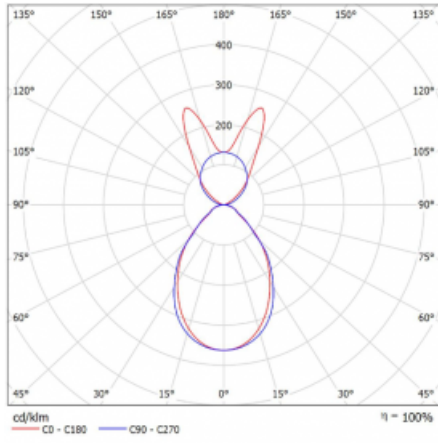

# Lina45-S

145S-5B1I-15GHE/830, B

EPD®

Imagine a linear luminaire that can satisfy all your needs: it meets UGR, has high efficiency and you can build it to your specifications. And it looks great too. The Lina45-S offers opal, microprism and optical grille variants, so it can easily meet both UGR under 19 at 4300 lm luminous flux. It is a great solution for visually demanding spaces, as it even meets UGR under 16 in some variants. In addition, you can complement the modular luminaire with a Vali55 relay module, a Rundo circular luminaire or 2 - 3 CUBE reflectors. The indirect lighting component is provided by a clear plexiglass module or a batwing diffuser, which creates a more even illumination of the ceiling. A welcome feature is also the possibility of a curtain at the joint of the profiles, which are also fitted with caps to prevent even minimal draughts. The individual segments are easily connected using connectors and plugged into 230 V.

Type of installation	Suspended
Light distribution	Direct-indirect wide-lighting distribution
Luminaire shape	Linear
Colour of the luminaires	Black
Material	Aluminium
Lifetime	L80/B20 50 000 hours
Warranty	5 years
Description of luminaires	Luminaire suspended
item description	D/I - 59/41
Dimensions	842 mm × 47 mm × 69 mm
Light source	LED MODUL
Type of optical system	Microprisma
Luminous flux*	4320 lm
Colour Temperature	3000 K warm white
Luminous efficacy	136 lm/W
MacAdam Light source	3
Colour rendering index	80
UGR max. X=4H Y=8H, $\rho=70,50,20$	20.7

## Curve

Luminaire power input\* 31.7 W

Connection of the luminaires ON/OFF

Electrical voltage 220-240V

Frequency 50/60Hz

⊕ CE IP 20

\*±10 %