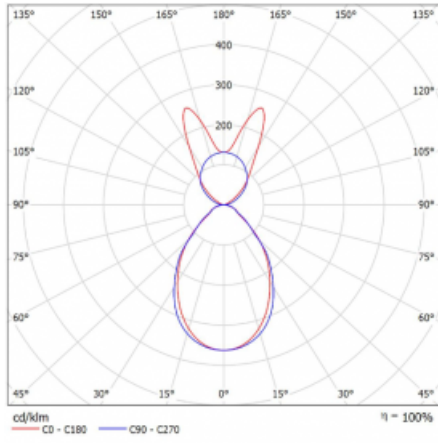

Curve

Luminaire power input 31.7 W ± 10 %

Connection of the luminaires Electronic ballast non-dimmable

Electrical voltage 220-240V

Frequency 50/60Hz

⊕ CE IP 20