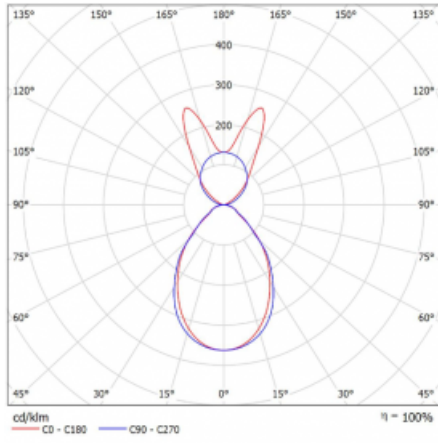

# Lina45-S

145S-5B1I-15GHD/840, W

EPD®

Imagine a linear luminaire that can satisfy all your needs: it meets UGR, has high efficiency and you can build it to your specifications. And it looks great too. The Lina45-S offers opal, microprism and optical grille variants, so it can easily meet both UGR under 19 at 4300 lm luminous flux. It is a great solution for visually demanding spaces, as it even meets UGR under 16 in some variants. In addition, you can complement the modular luminaire with a Vali55 relay module, a Rundo circular luminaire or 2 - 3 CUBE reflectors. The indirect lighting component is provided by a clear plexiglass module or a batwing diffuser, which creates a more even illumination of the ceiling. A welcome feature is also the possibility of a curtain at the joint of the profiles, which are also fitted with caps to prevent even minimal draughts. The individual segments are easily connected using connectors and plugged into 230 V.

Type of installation	Suspended
Light distribution	Direct-indirect wide-lighting distribution
Luminaire shape	Linear
Colour of the luminaires	White
Material	Aluminium
Lifetime	L80/B20 50 000 hours
Warranty	60 months
Description of luminaires	Luminaire suspended
item description	D/I - 59/41
Dimensions	842 mm × 47 mm × 69 mm
Light source	LED MODUL
Type of optical system	Microprisma
Luminous flux	4500 lm ± 10 %
Colour Temperature	4000 K cool white
Luminous efficacy	142 lm/W
MacAdam Light source	3
Colour rendering index	80
UGR max. X=4H Y=8H, $\rho=70,50,20$	20.8

## Curve

Luminaire power input 31.7 W ± 10 %

Connection of the luminaires DALI dimmable

Electrical voltage 220-240V

Frequency 50/60Hz

⊕ CE IP 20