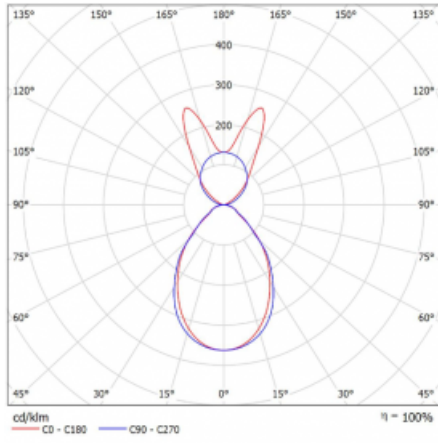

# Lina45-S

145S-5B1I-15GHD/840, S

**EPD<sup>®</sup>**

Imagine a linear luminaire that can satisfy all your needs: it meets UGR, has high efficiency and you can build it to your specifications. And it looks great too. The Lina45-S offers opal, microprism and optical grille variants, so it can easily meet both UGR under 19 at 4300 lm luminous flux. It is a great solution for visually demanding spaces, as it even meets UGR under 16 in some variants. In addition, you can complement the modular luminaire with a Vali55 relay module, a Rundo circular luminaire or 2 - 3 CUBE reflectors. The indirect lighting component is provided by a clear plexiglass module or a batwing diffuser, which creates a more even illumination of the ceiling. A welcome feature is also the possibility of a curtain at the joint of the profiles, which are also fitted with caps to prevent even minimal draughts. The individual segments are easily connected using connectors and plugged into 230 V.

Type of installation	Suspended
Light distribution	Direct-indirect wide-lighting distribution
Luminaire shape	Linear
Colour of the luminaires	Silver
Material	Aluminium
Lifetime	L80/B20 50 000 hours
Warranty	5 years
Description of luminaires	Luminaire suspended
item description	D/I - 59/41
Dimensions	842 mm × 47 mm × 69 mm
Light source	LED MODUL
Type of optical system	Microprisma
Luminous flux*	4500 lm
Colour Temperature	4000 K cool white
Luminous efficacy	142 lm/W
MacAdam Light source	3
Colour rendering index	80
UGR max. X=4H Y=8H, $\rho=70,50,20$	20.8

## Curve

Luminaire power input\* 31.7 W

Connection of the luminaires DALI

Electrical voltage 220-240V

Frequency 50/60Hz

⊕ CE IP 20

\*±10 %