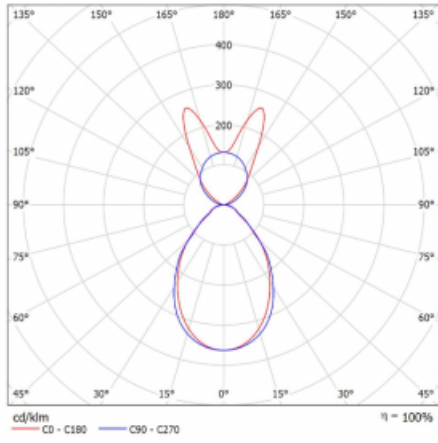

# Lina45-S

145S-5B1I-15GHD/840, S

EPD®

Imagine a linear luminaire that can satisfy all your needs: it meets UGR, has high efficiency and you can build it to your specifications. And it looks great too. The Lina45-S offers opal, microprism and optical grille variants, so it can easily meet both UGR under 19 at 4300 lm luminous flux. It is a great solution for visually demanding spaces, as it even meets UGR under 16 in some variants. In addition, you can complement the modular luminaire with a Vali55 relay module, a Rundo circular luminaire or 2 - 3 CUBE reflectors. The indirect lighting component is provided by a clear plexiglass module or a batwing diffuser, which creates a more even illumination of the ceiling. A welcome feature is also the possibility of a curtain at the joint of the profiles, which are also fitted with caps to prevent even minimal draughts. The individual segments are easily connected using connectors and plugged into 230 V.

Type of installation	Suspended
Light distribution	Direct-indirect wide-lighting distribution
Luminaire shape	Linear
Colour of the luminaires	Silver
Material	Aluminium
Lifetime	L80/B20 50 000 hours
Warranty	60 months
Description of luminaires	Luminaire suspended
item description	D/I - 59/41
Dimensions	842 mm × 47 mm × 69 mm
Light source	LED MODUL
Type of optical system	Microprisma
Luminous flux	4500 lm ± 10 %
Colour Temperature	4000 K cool white
Luminous efficacy	142 lm/W
MacAdam Light source	3
Colour rendering index	80
UGR max. X=4H Y=8H, $\rho=70,50,20$	20.8

## Curve

Luminaire power input 31.7 W ± 10 %

Connection of the luminaires DALI dimmable

Electrical voltage 220-240V

Frequency 50/60Hz

⊕ CE IP 20