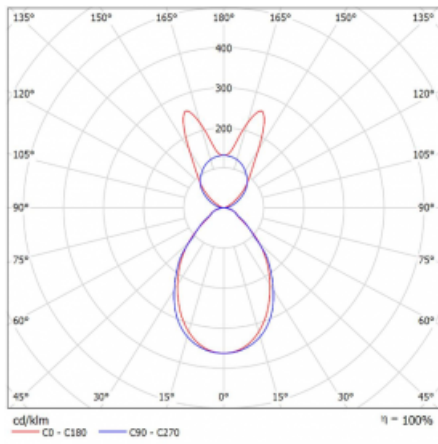

Curve

Luminaire power input 20.3 W $\pm$ 10 %

Connection of the luminaires Electronic ballast non-dimmable

Electrical voltage 220-240V

Frequency 50/60Hz

IP 20