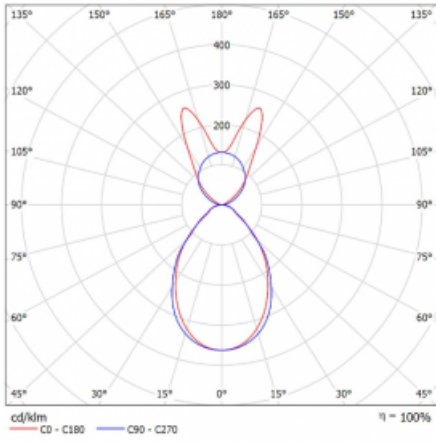

Curve

Luminaire power input* 20.3 W

Connection of the luminaires ON/OFF

Electrical voltage 220-240V

Frequency 50/60Hz

⊕ CE IP 20

*±10 %