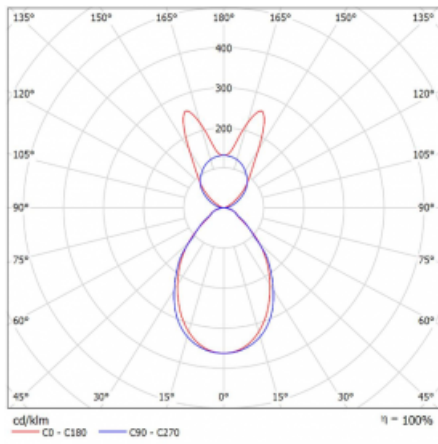

Curve

Luminaire power input 20.3 W ± 10 %

Connection of the luminaires Electronic ballast non-dimmable

Electrical voltage 220-240V

Frequency 50/60Hz

⊕ CE IP 20