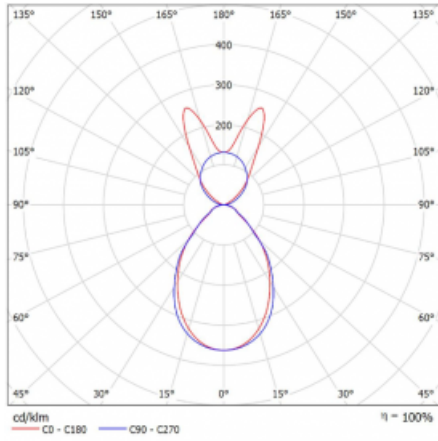

# Lina45-S

145S-5B1I-15GGE/830, S

EPD®

Imagine a linear luminaire that can satisfy all your needs: it meets UGR, has high efficiency and you can build it to your specifications. And it looks great too. The Lina45-S offers opal, microprism and optical grille variants, so it can easily meet both UGR under 19 at 4300 lm luminous flux. It is a great solution for visually demanding spaces, as it even meets UGR under 16 in some variants. In addition, you can complement the modular luminaire with a Vali55 relay module, a Rundo circular luminaire or 2 - 3 CUBE reflectors. The indirect lighting component is provided by a clear plexiglass module or a batwing diffuser, which creates a more even illumination of the ceiling. A welcome feature is also the possibility of a curtain at the joint of the profiles, which are also fitted with caps to prevent even minimal draughts. The individual segments are easily connected using connectors and plugged into 230 V.

Type of installation	Suspended
Light distribution	Direct-indirect wide-lighting distribution
Luminaire shape	Linear
Colour of the luminaires	Silver
Material	Aluminium
Lifetime	L80/B20 50 000 hours
Warranty	5 years
Description of luminaires	Luminaire suspended
item description	D/I - 59/41
Dimensions	842 mm × 47 mm × 69 mm
Light source	LED MODUL
Type of optical system	Microprisma
Luminous flux*	2760 lm
Colour Temperature	3000 K warm white
Luminous efficacy	136 lm/W
MacAdam Light source	3
Colour rendering index	80
UGR max. X=4H Y=8H, $\rho=70,50,20$	19.1

## Curve

Luminaire power input\* 20.3 W

Connection of the luminaires ON/OFF

Electrical voltage 220-240V

Frequency 50/60Hz

⊕ CE IP 20

\*±10 %