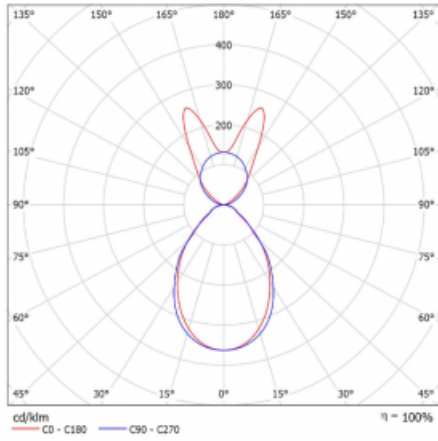

Curve

Luminaire power input 20.3 W ± 10 %

Connection of the luminaires Electronic ballast non-dimmable

Electrical voltage 220-240V

Frequency 50/60Hz

⊕ CE IP 20