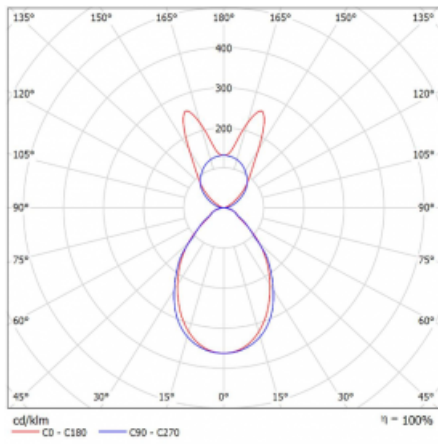

# Lina45-S

145S-5B1I-15GGD/830, S

EPD®

Imagine a linear luminaire that can satisfy all your needs: it meets UGR, has high efficiency and you can build it to your specifications. And it looks great too. The Lina45-S offers opal, microprism and optical grille variants, so it can easily meet both UGR under 19 at 4300 lm luminous flux. It is a great solution for visually demanding spaces, as it even meets UGR under 16 in some variants. In addition, you can complement the modular luminaire with a Vali55 relay module, a Rundo circular luminaire or 2 - 3 CUBE reflectors. The indirect lighting component is provided by a clear plexiglass module or a batwing diffuser, which creates a more even illumination of the ceiling. A welcome feature is also the possibility of a curtain at the joint of the profiles, which are also fitted with caps to prevent even minimal draughts. The individual segments are easily connected using connectors and plugged into 230 V.

Type of installation	Suspended
Light distribution	Direct-indirect wide-lighting distribution
Luminaire shape	Linear
Colour of the luminaires	Silver
Material	Aluminium
Lifetime	L80/B20 50 000 hours
Warranty	60 months
Description of luminaires	Luminaire suspended
item description	D/I - 59/41
Dimensions	842 mm × 47 mm × 69 mm
Light source	LED MODUL
Type of optical system	Microprisma
Luminous flux	2760 lm ± 10 %
Colour Temperature	3000 K warm white
Luminous efficacy	136 lm/W
MacAdam Light source	3
Colour rendering index	80
UGR max. X=4H Y=8H, $\rho=70,50,20$	19.1

## Curve

Luminaire power input 20.3 W  $\pm$  10 %

Connection of the luminaires DALI dimmable

Electrical voltage 220-240V

Frequency 50/60Hz

  IP 20