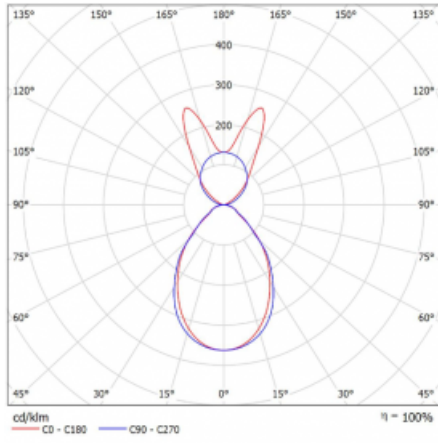

# Lina45-S

145S-5B1I-15GGD/830, B

**EPD<sup>®</sup>**

Imagine a linear luminaire that can satisfy all your needs: it meets UGR, has high efficiency and you can build it to your specifications. And it looks great too. The Lina45-S offers opal, microprism and optical grille variants, so it can easily meet both UGR under 19 at 4300 lm luminous flux. It is a great solution for visually demanding spaces, as it even meets UGR under 16 in some variants. In addition, you can complement the modular luminaire with a Vali55 relay module, a Rundo circular luminaire or 2 - 3 CUBE reflectors. The indirect lighting component is provided by a clear plexiglass module or a batwing diffuser, which creates a more even illumination of the ceiling. A welcome feature is also the possibility of a curtain at the joint of the profiles, which are also fitted with caps to prevent even minimal draughts. The individual segments are easily connected using connectors and plugged into 230 V.

Type of installation	Suspended
Light distribution	Direct-indirect wide-lighting distribution
Luminaire shape	Linear
Colour of the luminaires	Black
Material	Aluminium
Lifetime	L80/B20 50 000 hours
Warranty	60 months
Description of luminaires	Luminaire suspended
item description	D/I - 59/41
Dimensions	842 mm × 47 mm × 69 mm
Light source	LED MODUL
Type of optical system	Microprisma
Luminous flux	2760 lm ± 10 %
Colour Temperature	3000 K warm white
Luminous efficacy	136 lm/W
MacAdam Light source	3
Colour rendering index	80
UGR max. X=4H Y=8H, $\rho=70,50,20$	19.1

## Curve

Luminaire power input 20.3 W  $\pm$  10 %

Connection of the luminaires DALI dimmable

Electrical voltage 220-240V

Frequency 50/60Hz

  IP 20