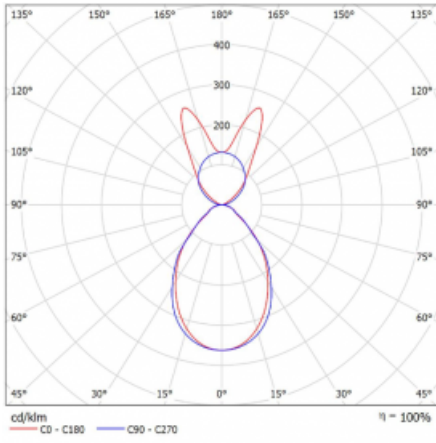

# Lina45-S

145S-5B1I-15GGD/830, B

EPD®

Imagine a linear luminaire that can satisfy all your needs: it meets UGR, has high efficiency and you can build it to your specifications. And it looks great too. The Lina45-S offers opal, microprism and optical grille variants, so it can easily meet both UGR under 19 at 4300 lm luminous flux. It is a great solution for visually demanding spaces, as it even meets UGR under 16 in some variants. In addition, you can complement the modular luminaire with a Vali55 relay module, a Rundo circular luminaire or 2 - 3 CUBE reflectors. The indirect lighting component is provided by a clear plexiglass module or a batwing diffuser, which creates a more even illumination of the ceiling. A welcome feature is also the possibility of a curtain at the joint of the profiles, which are also fitted with caps to prevent even minimal draughts. The individual segments are easily connected using connectors and plugged into 230 V.

Type of installation	Suspended
Light distribution	Direct-indirect wide-lighting distribution
Luminaire shape	Linear
Colour of the luminaires	Black
Material	Aluminium
Lifetime	L80/B20 50 000 hours
Warranty	5 years
Description of luminaires	Luminaire suspended
item description	D/I - 59/41
Dimensions	842 mm × 47 mm × 69 mm
Light source	LED MODUL
Type of optical system	Microprisma
Luminous flux*	2760 lm
Colour Temperature	3000 K warm white
Luminous efficacy	136 lm/W
MacAdam Light source	3
Colour rendering index	80
UGR max. X=4H Y=8H, $\rho=70,50,20$	19.1

## Curve

Luminaire power input\* 20.3 W

Connection of the luminaires DALI

Electrical voltage 220-240V

Frequency 50/60Hz

⊕ CE IP 20

\*±10 %