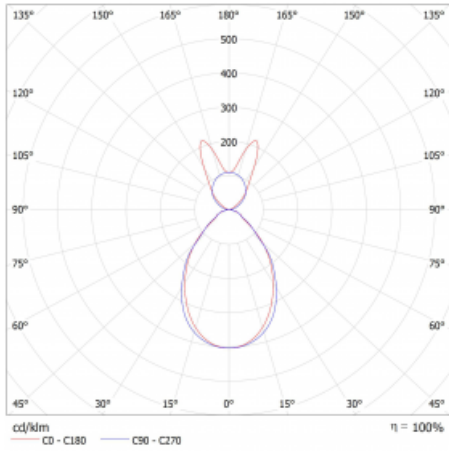

# Lina45-S

145S-5B1I-15GED/840, B

**EPD<sup>®</sup>**

Imagine a linear luminaire that can satisfy all your needs: it meets UGR, has high efficiency and you can build it to your specifications. And it looks great too. The Lina45-S offers opal, microprism and optical grille variants, so it can easily meet both UGR under 19 at 4300 lm luminous flux. It is a great solution for visually demanding spaces, as it even meets UGR under 16 in some variants. In addition, you can complement the modular luminaire with a Vali55 relay module, a Rundo circular luminaire or 2 - 3 CUBE reflectors. The indirect lighting component is provided by a clear plexiglass module or a batwing diffuser, which creates a more even illumination of the ceiling. A welcome feature is also the possibility of a curtain at the joint of the profiles, which are also fitted with caps to prevent even minimal draughts. The individual segments are easily connected using connectors and plugged into 230 V.

Type of installation	Suspended
Light distribution	Direct-indirect wide-lighting distribution
Luminaire shape	Linear
Colour of the luminaires	Black
Material	Aluminium
Lifetime	L80/B20 50 000 hours
Warranty	60 months
Description of luminaires	Luminaire suspended
Dimensions	842 mm × 47 mm × 69 mm
Light source	LED MODUL
Type of optical system	Microprisma
Luminous flux	1630 lm ± 10 %
Colour Temperature	4000 K cool white
Luminous efficacy	150 lm/W
MacAdam Light source	3
Colour rendering index	80
UGR max. X=4H Y=8H, ρ=70,50,20	17.3

## Curve

Luminaire power input 10.9 W  $\pm$  10 %

Connection of the luminaires DALI dimmable

Electrical voltage 220-240V

Frequency 50/60Hz

⊕ CE IP 20