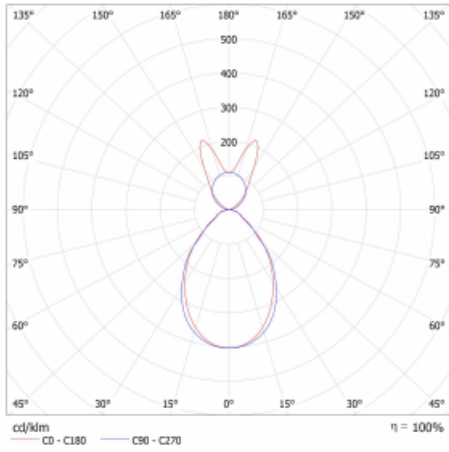

Luminaire

Lina45-S

145S-5B1I-10GHE/830, W

EPD®

Imagine a linear luminaire that can satisfy all your needs: it meets UGR, has high efficiency and you can build it to your specifications. And it looks great too. The Lina45-S offers opal, microprism and optical grille variants, so it can easily meet both UGR under 19 at 4300 lm luminous flux. It is a great solution for visually demanding spaces, as it even meets UGR under 16 in some variants. In addition, you can complement the modular luminaire with a Vali55 relay module, a Rundo circular luminaire or 2 - 3 CUBE reflectors. The indirect lighting component is provided by a clear plexiglass module or a batwing diffuser, which creates a more even illumination of the ceiling. A welcome feature is also the possibility of a curtain at the joint of the profiles, which are also fitted with caps to prevent even minimal draughts. The individual segments are easily connected using connectors and plugged into 230 V.

Type of installation	Suspended
Light distribution	Direct-indirect wide-lighting distribution
Luminaire shape	Linear
Colour of the luminaires	White
Material	Aluminium
Lifetime	L80/B20 50 000 hours
Warranty	5 years
Description of luminaires	Luminaire suspended
item description	D/I - 66/34
Dimensions	561 mm × 47 mm × 69 mm
Light source	LED MODUL
Type of optical system	Microprisma
Luminous flux*	2580 lm
Colour Temperature	3000 K warm white
Luminous efficacy	131 lm/W
MacAdam Light source	3
Colour rendering index	80
UGR max. X=4H Y=8H, $\rho=70,50,20$	21.2

Curve

Luminaire power input* 19.7 W

Connection of the luminaires ON/OFF

Electrical voltage 220-240V

Frequency 50/60Hz

⊕ CE IP 20

*±10 %

Downloads