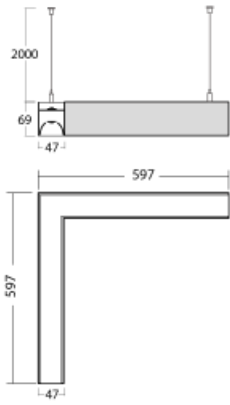

Technical drawing

Luminaire power input* 37.4 W

Connection of the luminaires ON/OFF

Electrical voltage 220-240V

Frequency 50/60Hz

⊕ CE IP 20

*±10 %