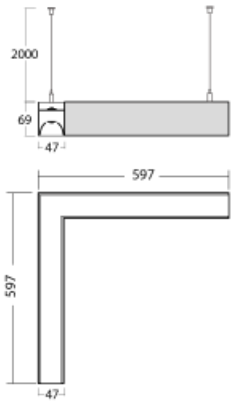

Technical drawing

Luminaire power input* 37.4 W

Connection of the luminaires DALI

Electrical voltage 220-240V

Frequency 50/60Hz

⊕ CE IP 20

*±10 %