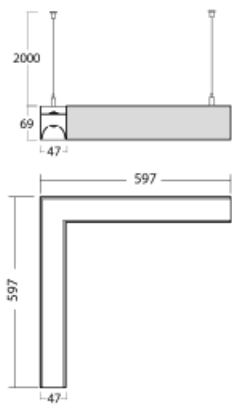

Technical drawing

Luminaire power input* 23.5 W

Connection of the luminaires Other type of dimming

Electrical voltage 220-240V

Frequency 50/60Hz

⊕ CE IP 20

*±10 %