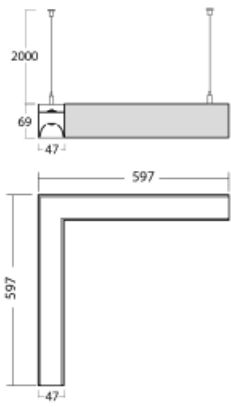

Technical drawing

Luminaire power input* 23.5 W

Connection of the luminaires DALI

Electrical voltage 220-240V

Frequency 50/60Hz

⊕ CE IP 20

*±10 %