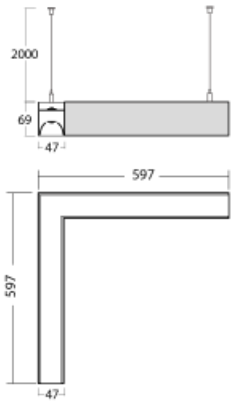

Technical drawing

Luminaire power input* 23.5 W

Connection of the luminaires ON/OFF

Electrical voltage 220-240V

Frequency 50/60Hz

⊕ CE IP 20

*±10 %