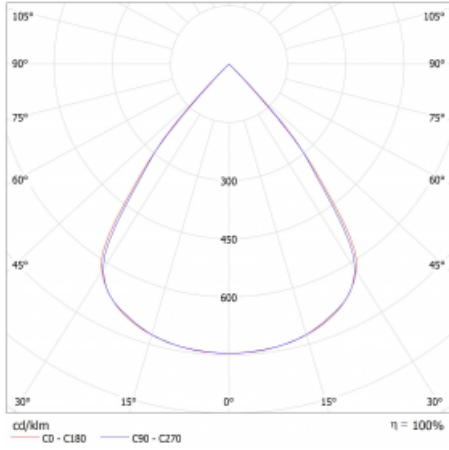

| | |
|-----------------------------------|-----------------------------|
| Type of installation | Surface, Suspended |
| Light distribution | Direct |
| Luminaire shape | Linear |
| Colour of the luminaires | Silver |
| Material | Aluminium |
| Lifetime | L80/B20 50 000 hours |
| Warranty | 60 months |
| Description of luminaires | Luminaire surface/suspended |
| Dimensions | 2244 mm × 47 mm × 69 mm |
| Light source | LED MODUL |
| Type of optical system | Plastic louvre low UGR |
| Luminous flux | 9010 lm ± 10 % |
| Colour Temperature | 4000 K cool white |
| Luminous efficacy | 148 lm/W |
| MacAdam Light source | 3 |
| Colour rendering index | 80 |
| UGR max. X=4H Y=8H, ρ=70,50,20 | 19.1 |

Technical drawing

Luminaire power input 61 W \pm 10 %

Connection of the luminaires Electronic ballast non-dimmable

Electrical voltage 220-240V

Frequency 50/60Hz

⊕ CE IP 20

Curve

Downloads