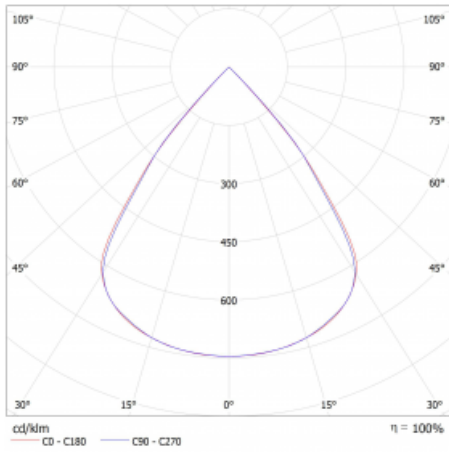

Type of installation	Surface, Suspended
Light distribution	Direct
Luminaire shape	Linear
Colour of the luminaires	Black
Material	Aluminium
Lifetime	L80/B20 50 000 hours
Warranty	60 months
Description of luminaires	Luminaire surface/suspended
Dimensions	2244 mm × 47 mm × 69 mm
Light source	LED MODUL
Type of optical system	Plastic louvre low UGR
Luminous flux	9010 lm ± 10 %
Colour Temperature	4000 K cool white
Luminous efficacy	148 lm/W
MacAdam Light source	3
Colour rendering index	80
UGR max. X=4H Y=8H, ρ=70,50,20	19.1

## Technical drawing

Luminaire power input 61 W  $\pm$  10 %

Connection of the luminaires DALI dimmable

Electrical voltage 220-240V

Frequency 50/60Hz

  IP 20

## Curve