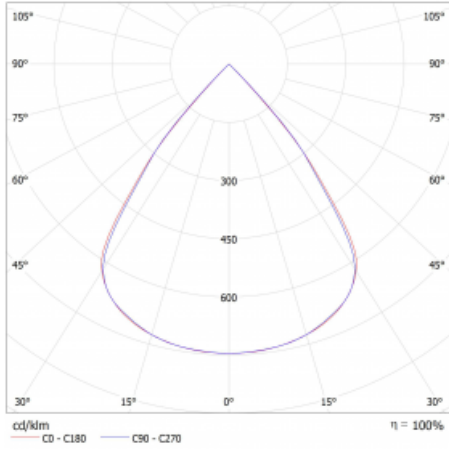

Type of installation	Surface, Suspended
Light distribution	Direct
Luminaire shape	Linear
Colour of the luminaires	White
Material	Aluminium
Lifetime	L80/B20 50 000 hours
Warranty	60 months
Description of luminaires	Luminaire surface/suspended
Dimensions	2244 mm × 47 mm × 69 mm
Light source	LED MODUL
Type of optical system	Plastic louvre low UGR
Luminous flux	5260 lm ± 10 %
Colour Temperature	3000 K warm white
Luminous efficacy	144 lm/W
MacAdam Light source	3
Colour rendering index	80
UGR max. X=4H Y=8H, ρ=70,50,20	17.2

Technical drawing

Luminaire power input 36.5 W \pm 10 %

Connection of the luminaires Electronic ballast non-dimmable

Electrical voltage 220-240V

Frequency 50/60Hz

⊕ CE IP 20

Curve

Downloads