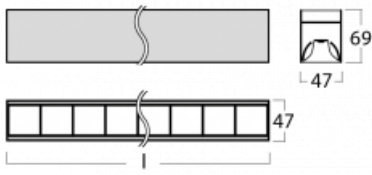

Technical drawing