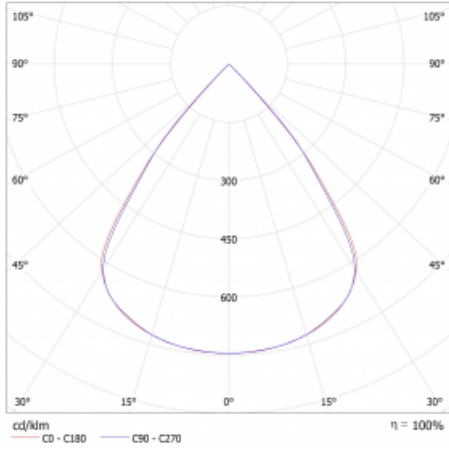

| | |
|-----------------------------------|-----------------------------|
| Type of installation | Surface, Suspended |
| Light distribution | Direct |
| Luminaire shape | Linear |
| Colour of the luminaires | Black |
| Material | Aluminium |
| Lifetime | L80/B20 50 000 hours |
| Warranty | 5 years |
| Description of luminaires | Luminaire surface/suspended |
| Dimensions | 2244 mm × 47 mm × 69 mm |
| Light source | LED MODUL |
| Type of optical system | Plastic louvre low UGR |
| Luminous flux* | 5260 lm |
| Colour Temperature | 3000 K warm white |
| Luminous efficacy | 144 lm/W |
| MacAdam Light source | 3 |
| Colour rendering index | 80 |
| UGR max. X=4H Y=8H, ρ=70,50,20 | 17.2 |

Technical drawing

Luminaire power input* 36.5 W

Connection of the luminaires ON/OFF

Electrical voltage 220-240V

Frequency 50/60Hz

⊕ CE IP 20

*±10 %

Curve