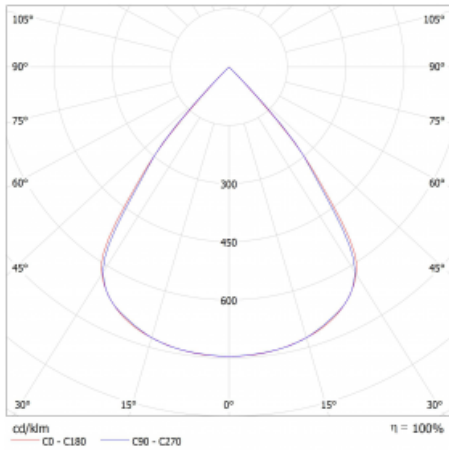

Type of installation	Surface, Suspended
Light distribution	Direct
Luminaire shape	Linear
Colour of the luminaires	Black
Material	Aluminium
Lifetime	L80/B20 50 000 hours
Warranty	60 months
Description of luminaires	Luminaire surface/suspended
Dimensions	2244 mm × 47 mm × 69 mm
Light source	LED MODUL
Type of optical system	Plastic louvre low UGR
Luminous flux	5260 lm ± 10 %
Colour Temperature	3000 K warm white
Luminous efficacy	144 lm/W
MacAdam Light source	3
Colour rendering index	80
UGR max. X=4H Y=8H, ρ=70,50,20	17.2

## Curve