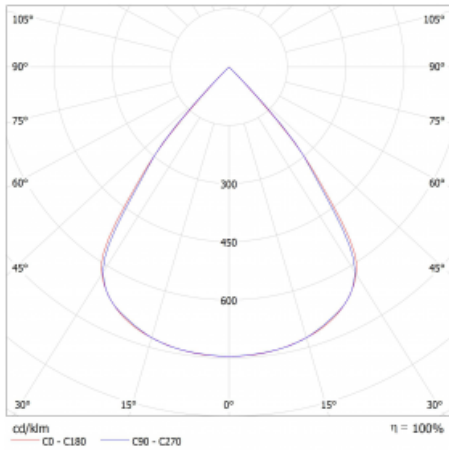

Type of installation	Surface
Light distribution	Direct
Luminaire shape	Linear
Colour of the luminaires	White
Material	Aluminium
Lifetime	L80/B20 50 000 hours
Warranty	2 years
Description of luminaires	Luminaire surface
Dimensions	2244 mm × 47 mm × 69 mm
Light source	LED MODUL
Type of optical system	Plastic louvre low UGR
Luminous flux*	4100 lm
Colour Temperature	3000 K warm white
Luminous efficacy	144 lm/W
MacAdam Light source	3
Colour rendering index	80
UGR max. X=4H Y=8H, ρ=70,50,20	16.4

## Curve