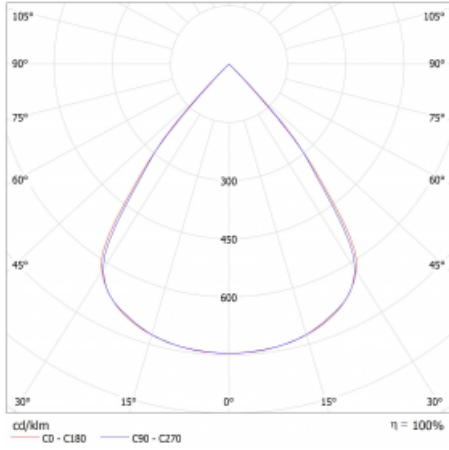

Type of installation	Surface, Suspended
Light distribution	Direct
Luminaire shape	Linear
Colour of the luminaires	Black
Material	Aluminium
Lifetime	L80/B20 50 000 hours
Warranty	60 months
Description of luminaires	Luminaire surface/suspended
Dimensions	1964 mm × 47 mm × 69 mm
Light source	LED MODUL
Type of optical system	Plastic louvre low UGR
Luminous flux	7880 lm ± 10 %
Colour Temperature	4000 K cool white
Luminous efficacy	148 lm/W
MacAdam Light source	3
Colour rendering index	80
UGR max. X=4H Y=8H, ρ=70,50,20	19.1

## Curve