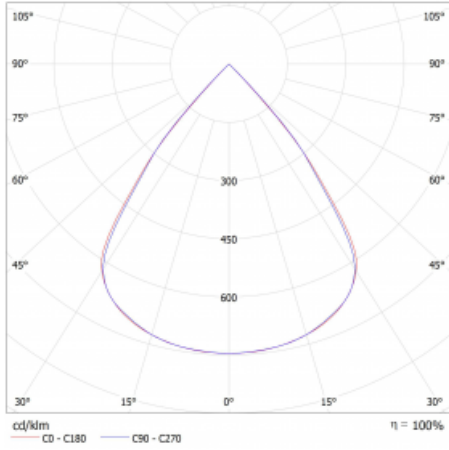

|                                   |                         |
|-----------------------------------|-------------------------|
| Type of installation              | Surface                 |
| Light distribution                | Direct                  |
| Luminaire shape                   | Linear                  |
| Colour of the luminaires          | White                   |
| Material                          | Aluminium               |
| Lifetime                          | L80/B20 50 000 hours    |
| Warranty                          | 60 months               |
| Description of luminaires         | Luminaire surface       |
| Dimensions                        | 1964 mm × 47 mm × 69 mm |
| Light source                      | LED MODUL               |
| Type of optical system            | Plastic louvre low UGR  |
| Luminous flux                     | 3590 lm ± 10 %          |
| Colour Temperature                | 3000 K warm white       |
| Luminous efficacy                 | 141 lm/W                |
| MacAdam Light source              | 3                       |
| Colour rendering index            | 80                      |
| UGR max. X=4H<br>Y=8H, ρ=70,50,20 | 16.4                    |

## Technical drawing

Luminaire power input 25.5 W  $\pm$  10 %

Connection of the luminaires DALI dimmable

Electrical voltage 220-240V

Frequency 50/60Hz

⊕ CE IP 20

## Curve