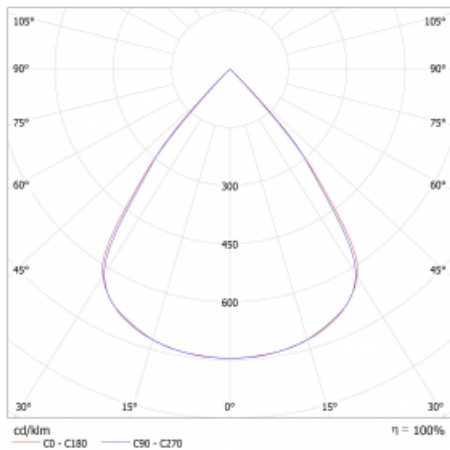

Type of installation	Surface, Suspended
Light distribution	Direct
Luminaire shape	Linear
Colour of the luminaires	Silver
Material	Aluminium
Lifetime	L80/B20 50 000 hours
Warranty	60 months
Description of luminaires	Luminaire surface/suspended
Dimensions	1683 mm × 47 mm × 69 mm
Light source	LED MODUL
Type of optical system	Plastic louvre low UGR
Luminous flux	6760 lm ± 10 %
Colour Temperature	4000 K cool white
Luminous efficacy	146 lm/W
MacAdam Light source	3
Colour rendering index	80
UGR max. X=4H Y=8H, ρ=70,50,20	19.1

Technical drawing

Luminaire power input 46.3 W \pm 10 %

Connection of the luminaires Electronic ballast non-dimmable

Electrical voltage 220-240V

Frequency 50/60Hz

⊕ CE IP 20

Curve

Downloads