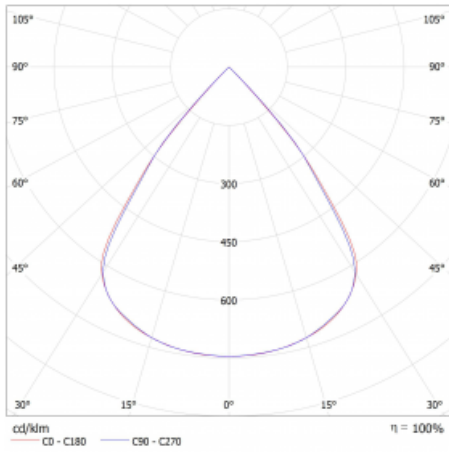

Type of installation	Surface, Suspended
Light distribution	Direct
Luminaire shape	Linear
Colour of the luminaires	Black
Material	Aluminium
Lifetime	L80/B20 50 000 hours
Warranty	24 months
Description of luminaires	Luminaire surface/suspended
Dimensions	1683 mm × 47 mm × 69 mm
Light source	LED MODUL
Type of optical system	Plastic louvre low UGR
Luminous flux	3940 lm ± 10 %
Colour Temperature	3000 K warm white
Luminous efficacy	141 lm/W
MacAdam Light source	3
Colour rendering index	80
UGR max. X=4H Y=8H, ρ=70,50,20	17.2

## Curve