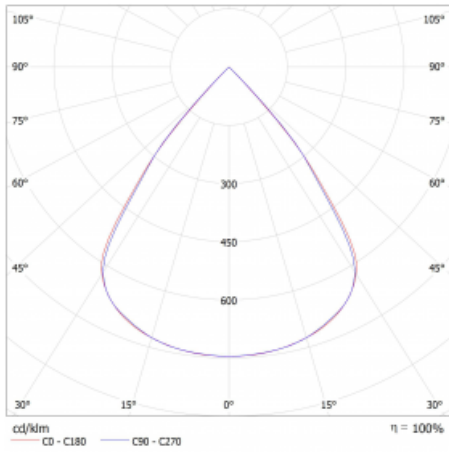

Type of installation	Surface
Light distribution	Direct
Luminaire shape	Linear
Colour of the luminaires	White
Material	Aluminium
Lifetime	L80/B20 50 000 hours
Warranty	60 months
Description of luminaires	Luminaire surface
Dimensions	1683 mm × 47 mm × 69 mm
Light source	LED MODUL
Type of optical system	Plastic louvre low UGR
Luminous flux	3210 lm ± 10 %
Colour Temperature	4000 K cool white
Luminous efficacy	152 lm/W
MacAdam Light source	3
Colour rendering index	80
UGR max. X=4H Y=8H, ρ=70,50,20	16.5

## Curve