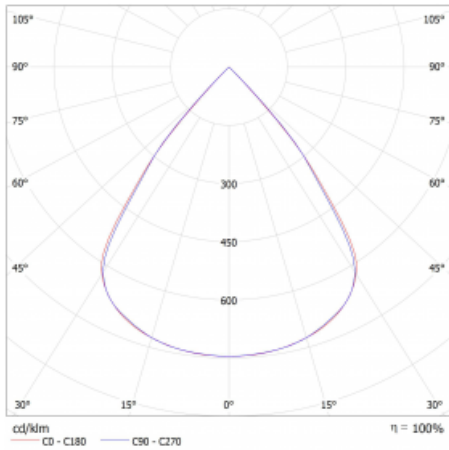

Type of installation	Surface
Light distribution	Direct
Luminaire shape	Linear
Colour of the luminaires	White
Material	Aluminium
Lifetime	L80/B20 50 000 hours
Warranty	60 months
Description of luminaires	Luminaire surface
Dimensions	1683 mm × 47 mm × 69 mm
Light source	LED MODUL
Type of optical system	Plastic louvre low UGR
Luminous flux	3210 lm ± 10 %
Colour Temperature	4000 K cool white
Luminous efficacy	152 lm/W
MacAdam Light source	3
Colour rendering index	80
UGR max. X=4H Y=8H, ρ=70,50,20	16.5

## Curve