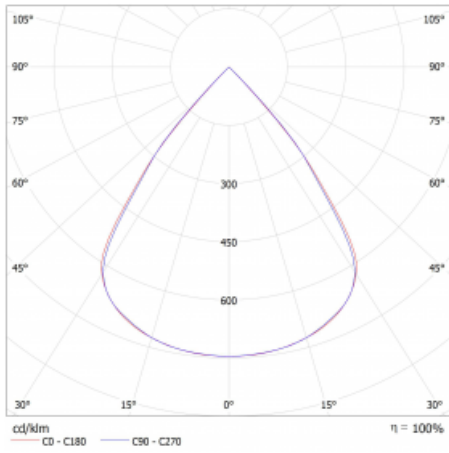

Type of installation	Surface, Suspended
Light distribution	Direct
Luminaire shape	Linear
Colour of the luminaires	Silver
Material	Aluminium
Lifetime	L80/B20 50 000 hours
Warranty	2 years
Description of luminaires	Luminaire surface/suspended
Dimensions	1403 mm × 47 mm × 69 mm
Light source	LED MODUL
Type of optical system	Plastic louvre low UGR
Luminous flux*	5630 lm
Colour Temperature	4000 K cool white
Luminous efficacy	144 lm/W
MacAdam Light source	3
Colour rendering index	80
UGR max. X=4H Y=8H, ρ=70,50,20	19.1

## Curve