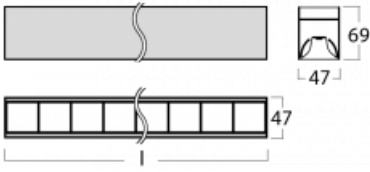

Technical drawing