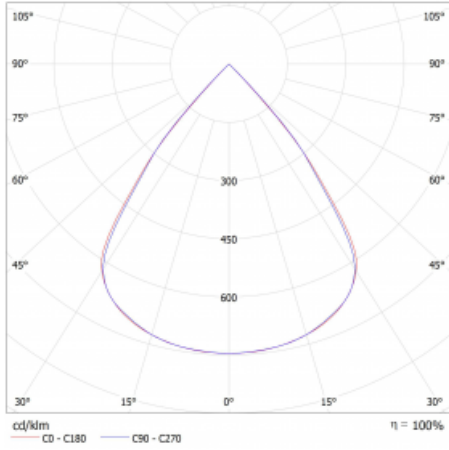

Type of installation	Surface, Suspended
Light distribution	Direct
Luminaire shape	Linear
Colour of the luminaires	Silver
Material	Aluminium
Lifetime	L80/B20 50 000 hours
Warranty	60 months
Description of luminaires	Luminaire surface/suspended
Dimensions	1403 mm × 47 mm × 69 mm
Light source	LED MODUL
Type of optical system	Plastic louvre low UGR
Luminous flux	3430 lm ± 10 %
Colour Temperature	4000 K cool white
Luminous efficacy	142 lm/W
MacAdam Light source	3
Colour rendering index	80
UGR max. X=4H Y=8H, ρ=70,50,20	17.4

Technical drawing

Luminaire power input 24.2 W \pm 10 %

Connection of the luminaires Electronic ballast non-dimmable

Electrical voltage 220-240V

Frequency 50/60Hz

⊕ CE IP 20

Curve

Downloads