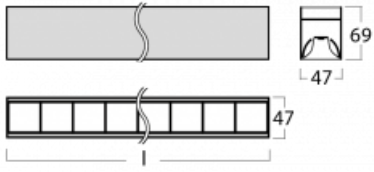

Technical drawing