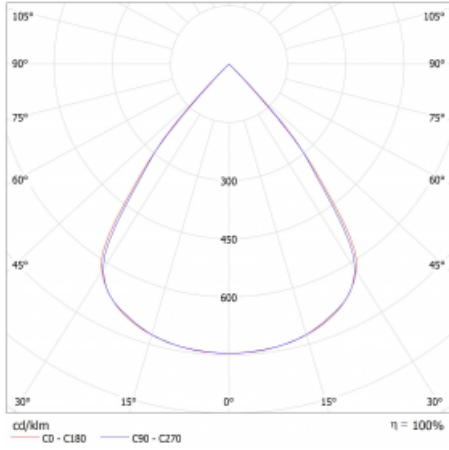

Type of installation	Surface
Light distribution	Direct
Luminaire shape	Linear
Colour of the luminaires	Black
Material	Aluminium
Lifetime	L80/B20 50 000 hours
Warranty	60 months
Description of luminaires	Luminaire surface
Dimensions	1403 mm × 47 mm × 69 mm
Light source	LED MODUL
Type of optical system	Plastic louvre low UGR
Luminous flux	2570 lm ± 10 %
Colour Temperature	3000 K warm white
Luminous efficacy	143 lm/W
MacAdam Light source	3
Colour rendering index	80
UGR max. X=4H Y=8H, ρ=70,50,20	16.4

## Curve